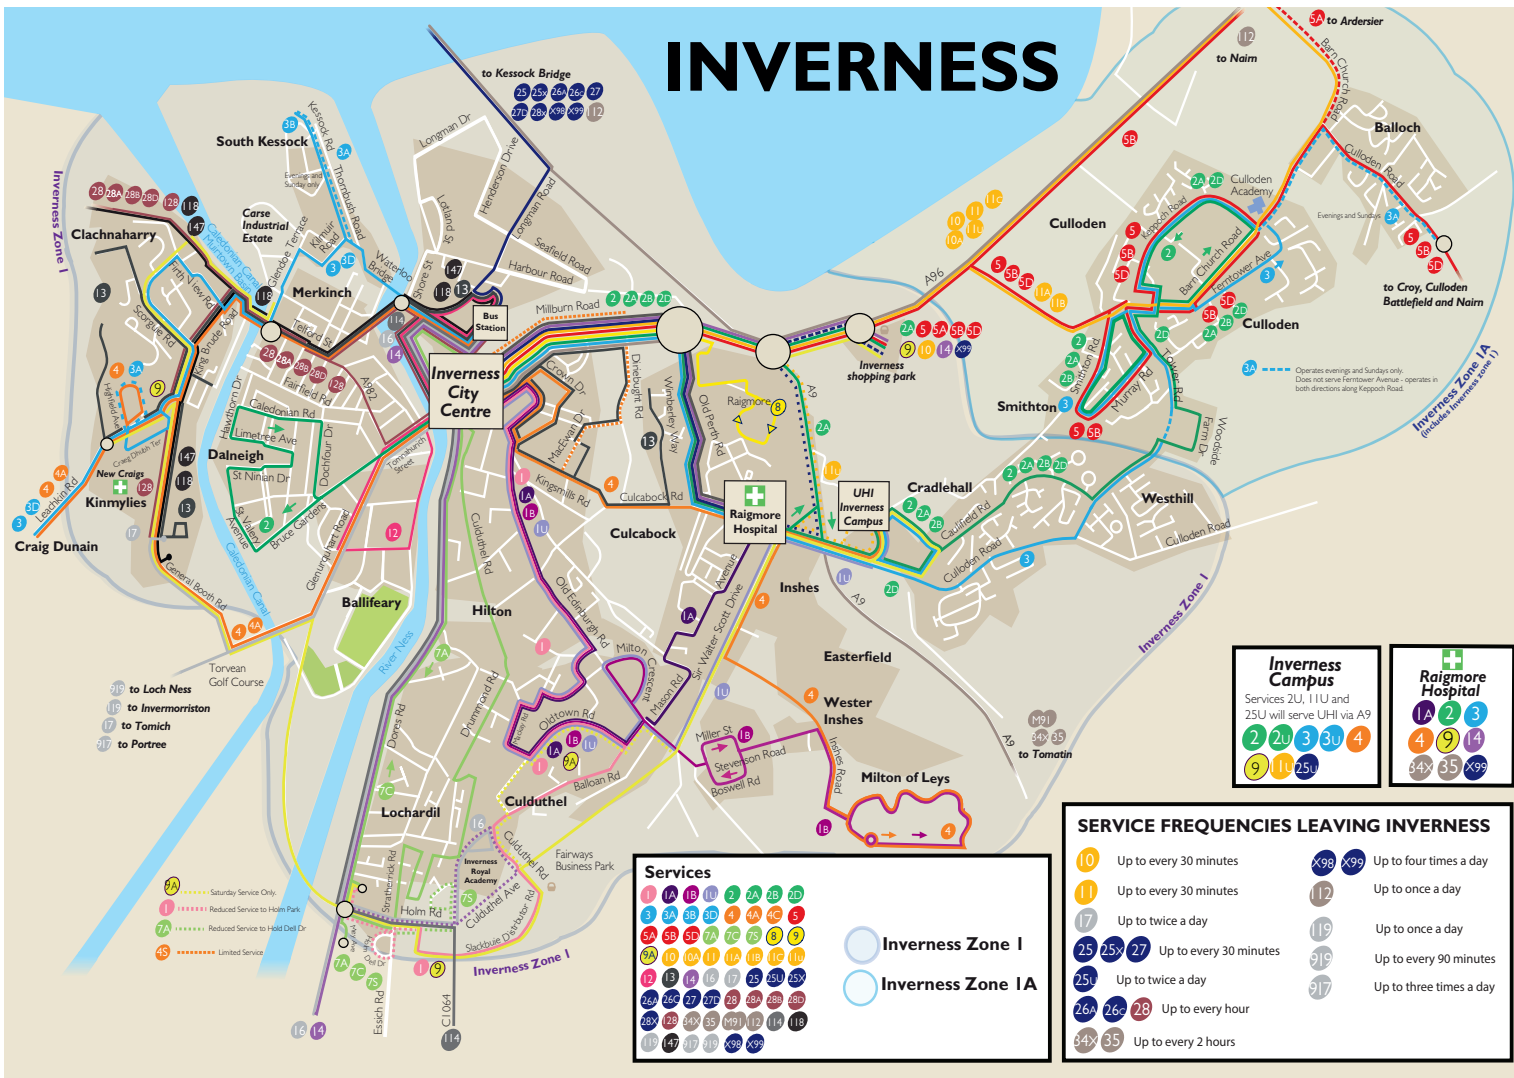

INVERNESS

- 16 to Loch Ness
- 15 to Invermoriston
- 17 to Tomich
- 17 to Portree

Services

1	1A	1B	11	2	2A	2B	2C
3	3A	3B	3C	4	4A	4C	5
6	6A	6B	6C	7	7A	7B	7C
8	8A	8B	8C	9	9A	9B	9C
10	10A	10B	11	11A	11B	11C	11D
12	13	14	15	17	25	25X	25U
26	26A	26C	27	27A	27B	27C	27D
28	28A	28B	28C	28D	28E	28F	28G
28X	28Y	28Z	35	35A	35B	35C	35D
39	47	47A	47B	47C	47D	47E	47F

  Inverness Zone I
  Inverness Zone IA

Inverness Campus

Services 2U, 11U and 25U will serve UHI via A9

2	2U	3	3U	4
9	11	25U		

Raigmore Hospital

1A	2	3
4	9	14
54X	35	X99

SERVICE FREQUENCIES LEAVING INVERNESS

10	Up to every 30 minutes	X98	X99	Up to four times a day	
11	Up to every 30 minutes	112		Up to once a day	
17	Up to twice a day	119		Up to once a day	
25	25X	27	Up to every 30 minutes	919	Up to every 90 minutes
25U	Up to twice a day			917	Up to three times a day
26A	26C	28	Up to every hour		
64X	35		Up to every 2 hours